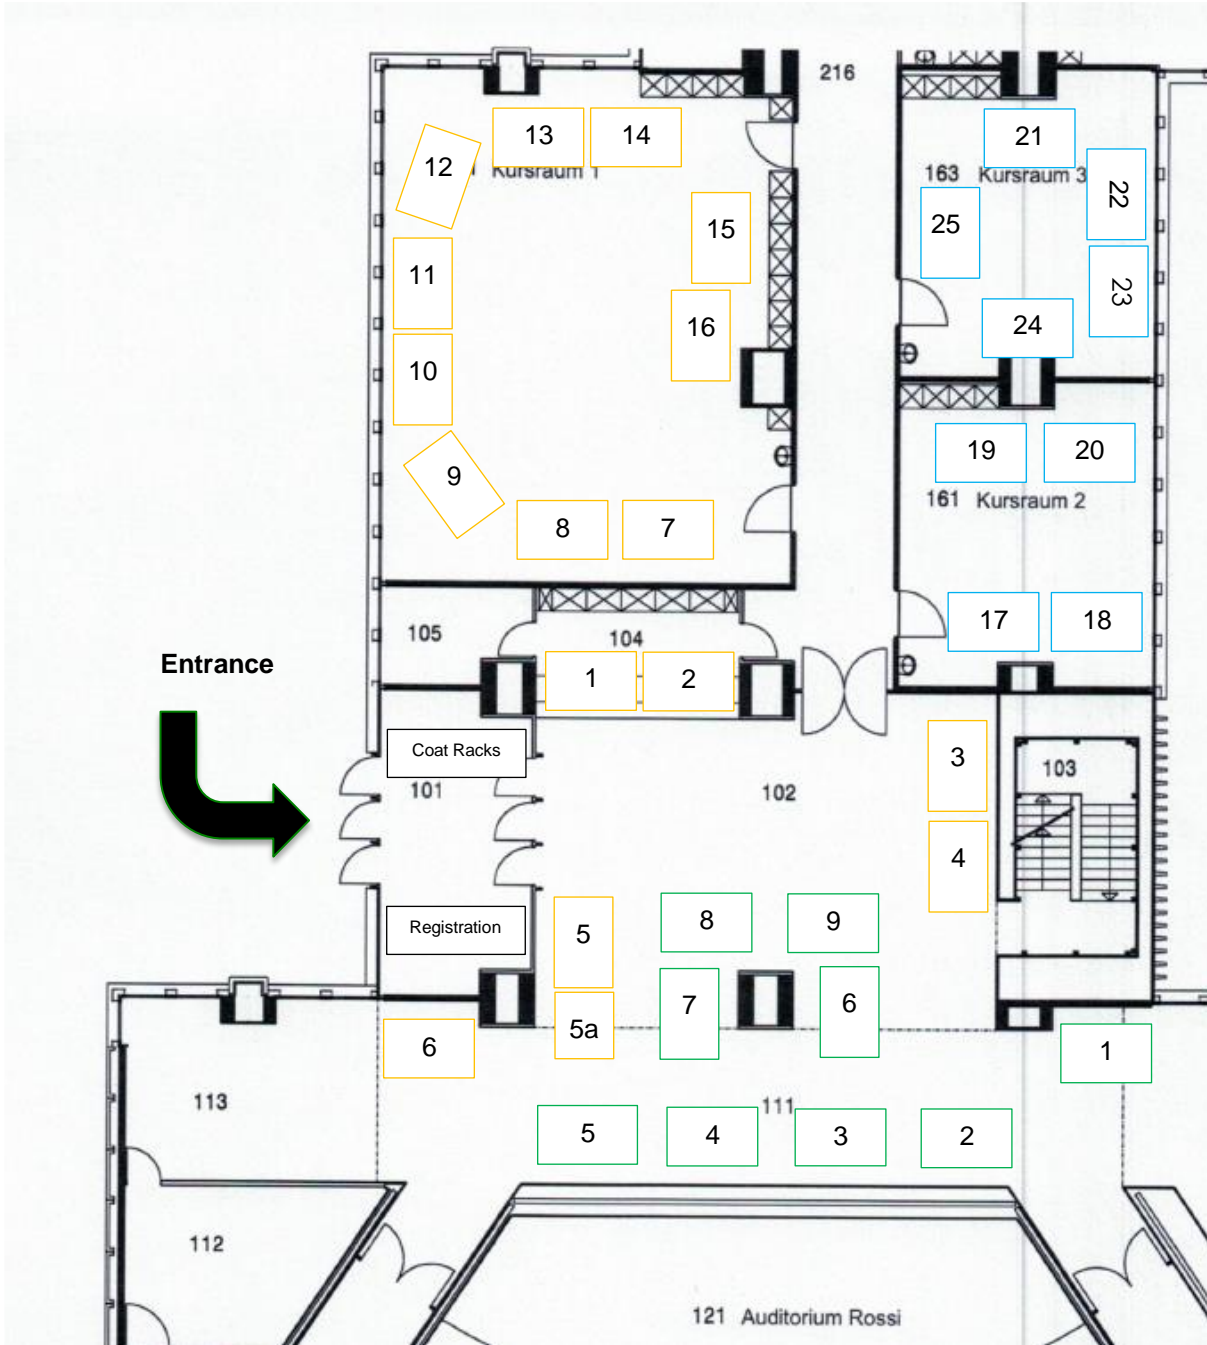

BME Day 2024

Industrial and Research Exhibition

BME Day 2024 (preliminary)

Industrial and Research Exhibition

Foyer	
No	Company
1	Haag-Streit AG
2	Ziemer Ophthalmic Systems AG
3	CSEM
4	Bien-Air Surgery SA
5	Johnson & Johnson: Synthes GmbH
6	Cascination AG
7	Ypsomed AG
8	Helbling Technik Bern AG
9	Swiss m4m Center

Foyer	
No	Research Groups / University of Bern et al.
1	University of Bern, ARTORG Center, AI in Health and Nutrition
2	University of Bern, UDEM & Diabetes Center Berne, Sensing & Monitoring Lab
3	University of Bern, ARTORG Center, AI in Medical Imaging Laboratory
4	University of Bern, ARTORG Center, Medical Image Analysis
5	MSc Artificial Intelligence / MSc Biomedical Engineering / MSc Precision Engineering BME Club (MSc students and alumni)
5a	BME Club (MSc students and alumni)
6	Support Center for Advanced Neuroimaging (SCAN)

Course Room 1	
No	Research Groups / University of Bern et al.
7	University of Bern, ARTORG Center, Musculoskeletal Biomechanics
8	University of Bern, ARTORG Center, Computational Bioengineering
9	University of Bern, ARTORG Center, Gerontechnology and Rehabilitation
10	University of Bern, ARTORG Center, Hearing Research Laboratory
11	University of Bern, ARTORG Center, Cardiovascular Engineering
12	University of Bern, ARTORG Center, Urogenital Engineering
13	University of Bern, ARTORG Center, Image-Guided Therapy
14	University of Bern, ARTORG Center, Neuro Robotics